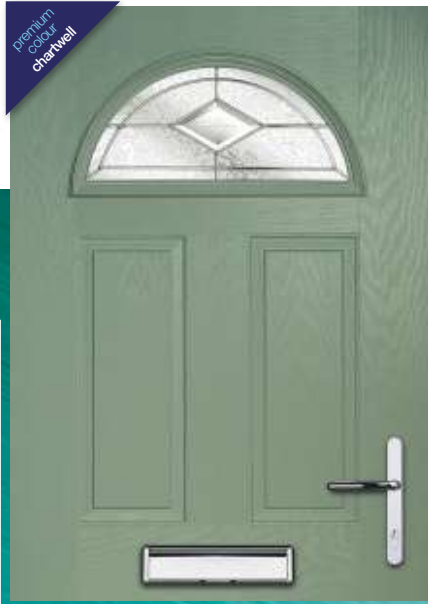

decorative glass options

kara zinc art glass