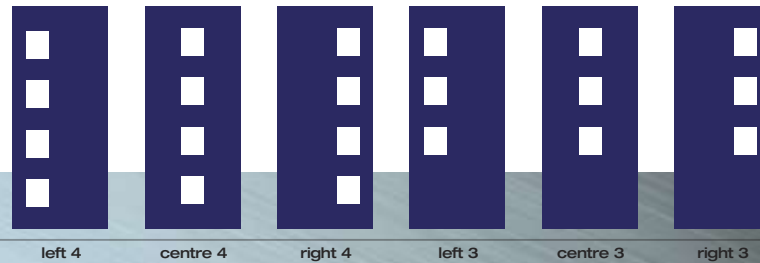

decorative glass options

vogue vienna with simplicity glass

vogue vienna with roma glass

door slab options

glazing position* options

decorative glass options

vogue vienna with geo glass

vogue vienna curve with murano glass