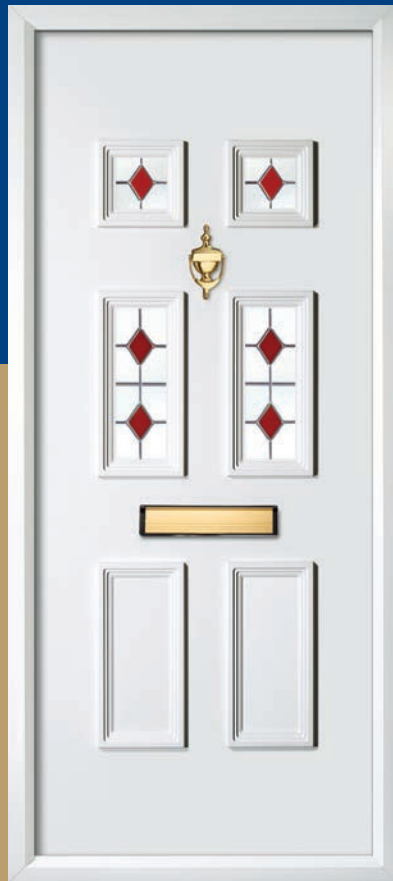

RESIN GLASS

This is a beautiful design giving the impression of prism glass but using our art (advanced resin technology). However, this is not to be confused with cut glass believing, but a complex and sophisticated cluster of resin material, giving the impression of bevelled glass, the result is a stunning effect. Producing a wonderful display with rays of light to brighten your home.

BDP-1087

BDP-1088

BDP-1089

BDP-1090

BDP-1091

BDP-1092

BDP-1093

BDP-1094