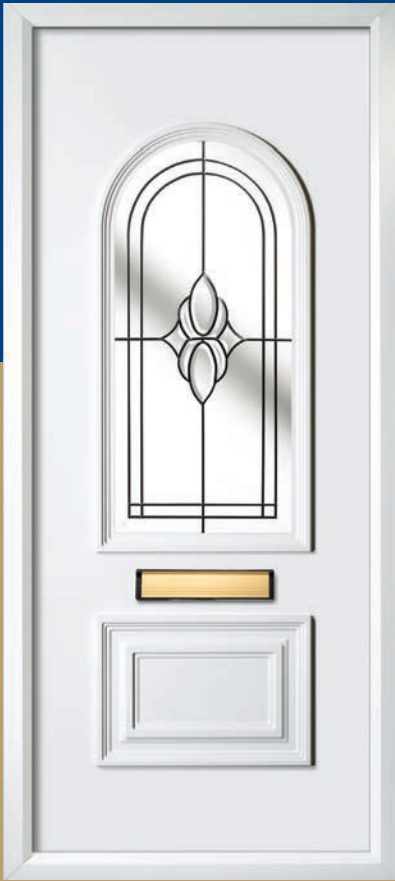

RESIN GLASS

This is a beautiful design giving the impression of prism glass but using our art (advanced resin technology). However, this is not to be confused with cut glass believing, but a complex and sophisticated cluster of resin material, giving the impression of bevelled glass, the result is a stunning effect. Producing a wonderful display with rays of light to brighten your home.

BDP-1061

BDP-1062

BEVELLED GLASS Our stunning range of cut-bevelled glass, outlined with traditional hand leading, can leave any property looking beautiful and eye catching.

BDP-1063

BDP-1064

BDP-1065

BDP-1066