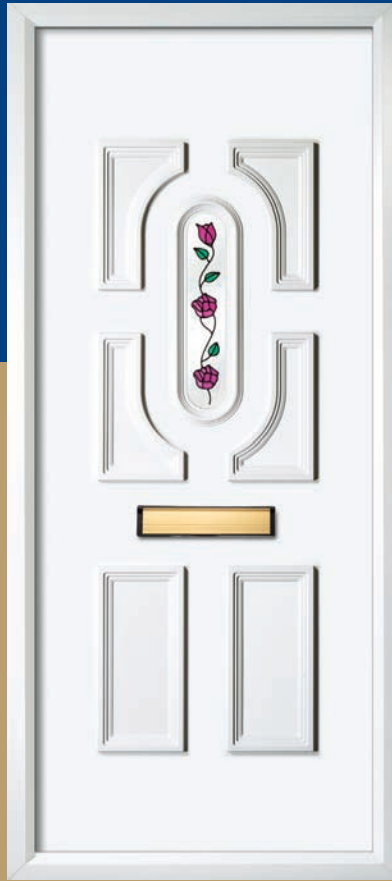

RESIN GLASS

This is a beautiful design giving the impression of prism glass but using our art (advanced resin technology). However, this is not to be confused with cut glass believing, but a complex and sophisticated cluster of resin material, giving the impression of bevelled glass, the result is a stunning effect. Producing a wonderful display with rays of light to brighten your home.

BDP-1074

FUSED These modern and unique designs incorporate a design that has been etched onto a piece of glass with a fusion glass bonded onto it.

BDP-1075

BDP-1076

BDP-1077

BDP-1078

BDP-1079

BDP-1080