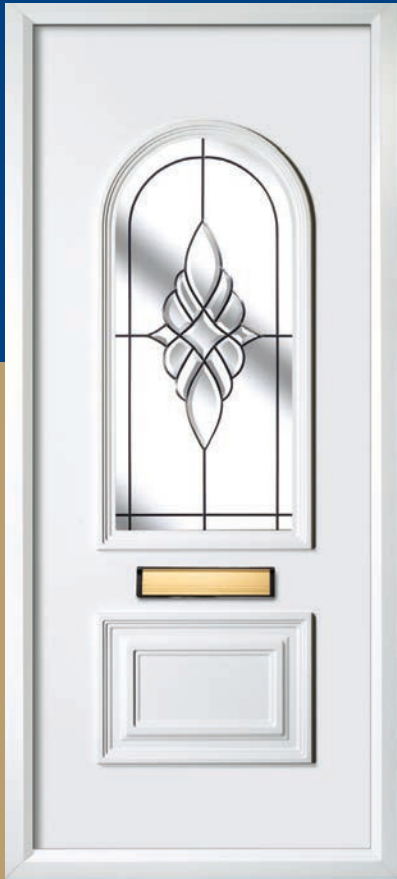

RESIN GLASS

This is a beautiful design giving the impression of prism glass but using our art (advanced resin technology). However, this is not to be confused with cut glass believing, but a complex and sophisticated cluster of resin material, giving the impression of bevelled glass, the result is a stunning effect. Producing a wonderful display with rays of light to brighten your home.

BDP-1053

BDP-1054

BDP-1055

BDP-1056

BDP-1057

BDP-1058

BDP-1059

BDP-1060

BDP-1061

BDP-1062

BEVELLED GLASS Our stunning range of cut-bevelled glass, outlined with traditional hand leading, can leave any property looking beautiful and eye catching.

BDP-1063

BDP-1064

BDP-1065

BDP-1066