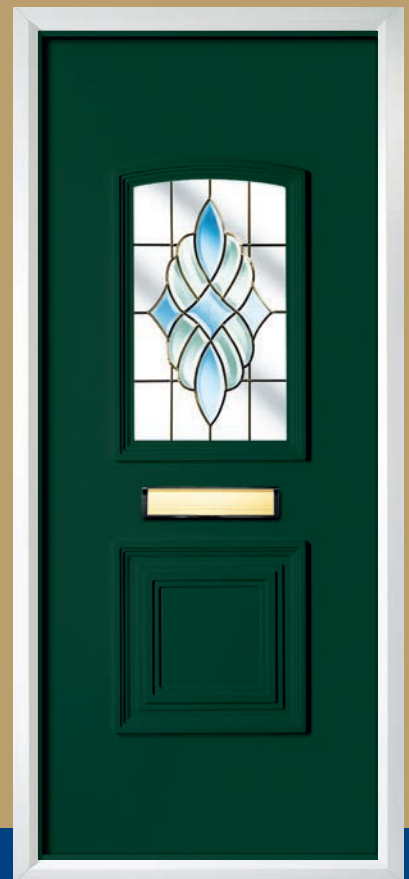

RESIN GLASS

This is a beautiful design giving the impression of prism glass but using our art (advanced resin technology). However, this is not to be confused with cut glass believing, but a complex and sophisticated cluster of resin material, giving the impression of bevelled glass, the result is a stunning effect. Producing a wonderful display with rays of light to brighten your home.

BDP-1053

BDP-1054

BDP-1055

BDP-1056

BDP-1057

BDP-1058

BDP-1059

BDP-1060