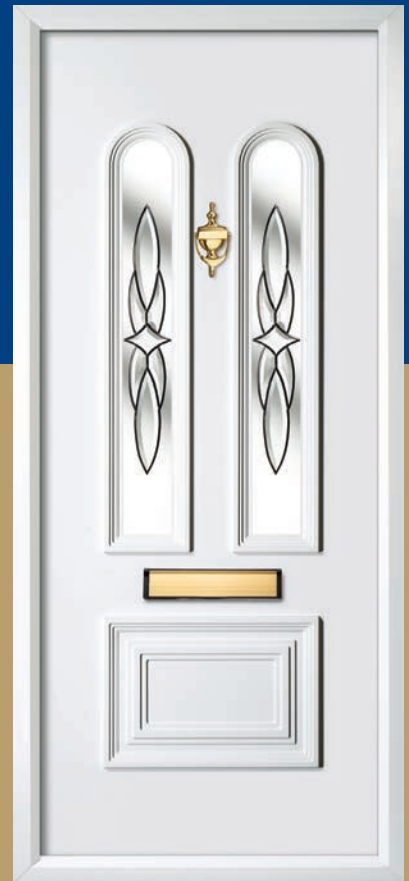

RESIN GLASS

This is a beautiful design giving the impression of prism glass but using our art (advanced resin technology). However, this is not to be confused with cut glass believing, but a complex and sophisticated cluster of resin material, giving the impression of bevelled glass, the result is a stunning effect. Producing a wonderful display with rays of light to brighten your home.

BDP-1087

BDP-1088

BDP-1089

BDP-1090

BDP-1091

BDP-1092

BDP-1093

BDP-1094