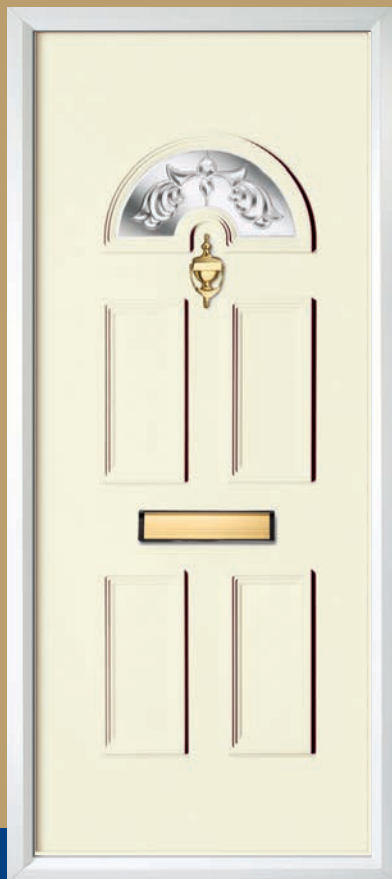

The rest of the area of the glass is sandblasted, eliminating the need for an obscure piece of backing glass.

BDP-1046