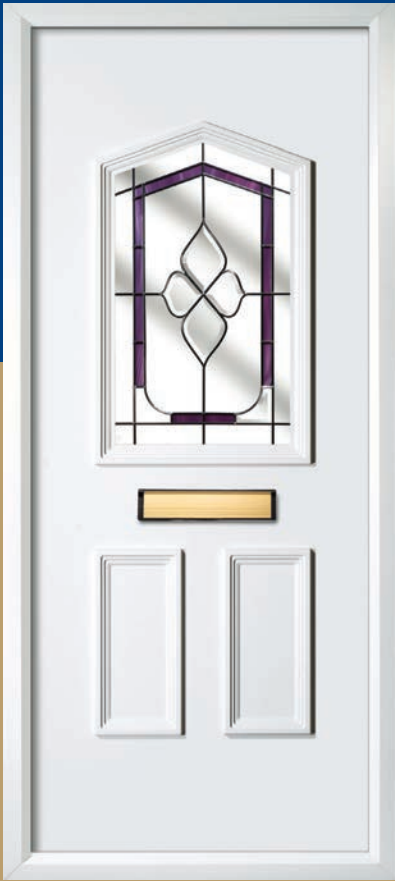

RESIN GLASS

This is a beautiful design giving the impression of prism glass but using our art (advanced resin technology). However, this is not to be confused with cut glass believing, but a complex and sophisticated cluster of resin material, giving the impression of bevelled glass, the result is a stunning effect. Producing a wonderful display with rays of light to brighten your home.

ETCHED GLASS OR SANDBLASTED GLASS Etching glass is the process of leaving one of our beautiful designs clear or transparent.

BDP-1039

BDP-1040

BDP-1041

BDP-1042

BDP-1043

BDP-1044

The rest of the area of the glass is sandblasted, eliminating the need for an obscure piece of backing glass.