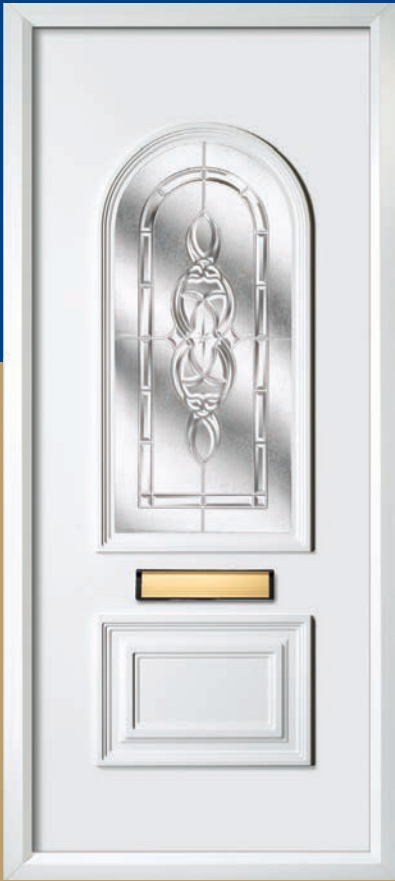

RESIN GLASS

This is a beautiful design giving the impression of prism glass but using our art (advanced resin technology). However, this is not to be confused with cut glass believing, but a complex and sophisticated cluster of resin material, giving the impression of bevelled glass, the result is a stunning effect. Producing a wonderful display with rays of light to brighten your home.

BDP-1001

BDP-1002

BDP-1003

BDP-1004

BDP-1005

BDP-1006

BDP-1007

BDP-1008

BDP-1009

BDP-1010

BDP-1011

BDP-1012

BDP-1013

BDP-1014

FUSION Fusion lite is our latest range and, like the standard fusion is all manufactured using high quality spectrum glass.

BDP-1015