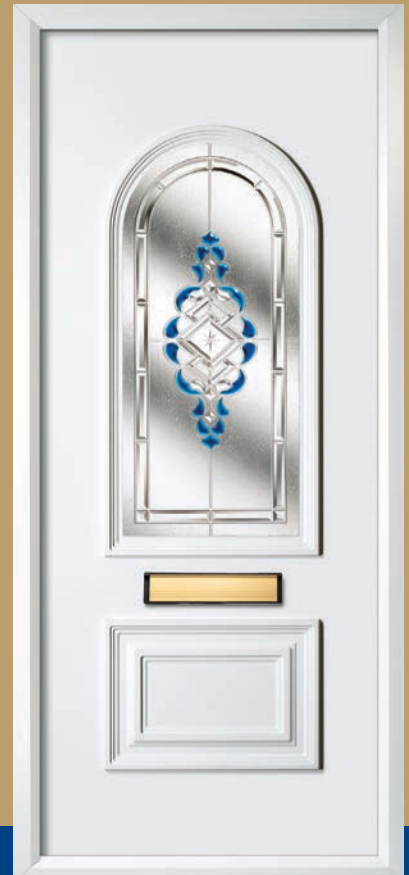

RESIN GLASS

This is a beautiful design giving the impression of prism glass but using our art (advanced resin technology). However, this is not to be confused with cut glass believing, but a complex and sophisticated cluster of resin material, giving the impression of bevelled glass, the result is a stunning effect. Producing a wonderful display with rays of light to brighten your home.

BDP-1001

BDP-1002

BDP-1003

BDP-1004

BDP-1005

BDP-1006

BDP-1007

BDP-1008

BDP-1009

BDP-1010

BDP-1011

BDP-1012

BDP-1013

BDP-1014

FUSION Fusion lite is our latest range and, like the standard fusion is all manufactured using high quality spectrum glass.

BDP-1015

BDP-1016

BDP-1017

BDP-1018

BDP-1019

BDP-1020

BDP-1021

BDP-1022

BDP-1023