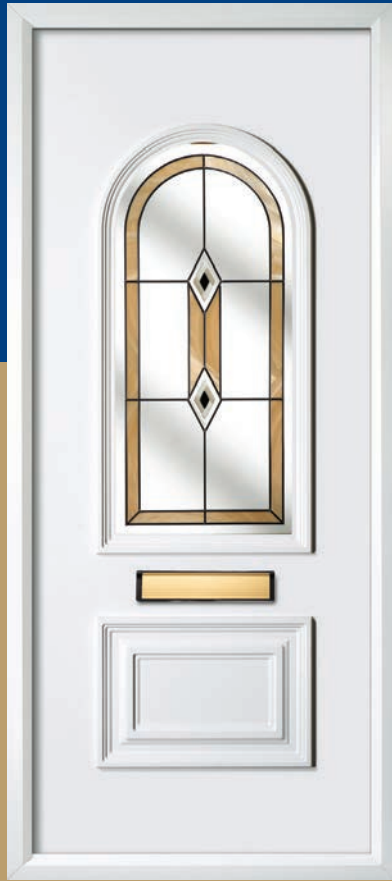

RESIN GLASS

This is a beautiful design giving the impression of prism glass but using our art (advanced resin technology). However, this is not to be confused with cut glass believing, but a complex and sophisticated cluster of resin material, giving the impression of bevelled glass, the result is a stunning effect. Producing a wonderful display with rays of light to brighten your home.

BDP-1061

BDP-1062

BEVELLED GLASS Our stunning range of cut-bevelled glass, outlined with traditional hand leading, can leave any property looking beautiful and eye catching.

BDP-1063

BDP-1064

BDP-1065

BDP-1066