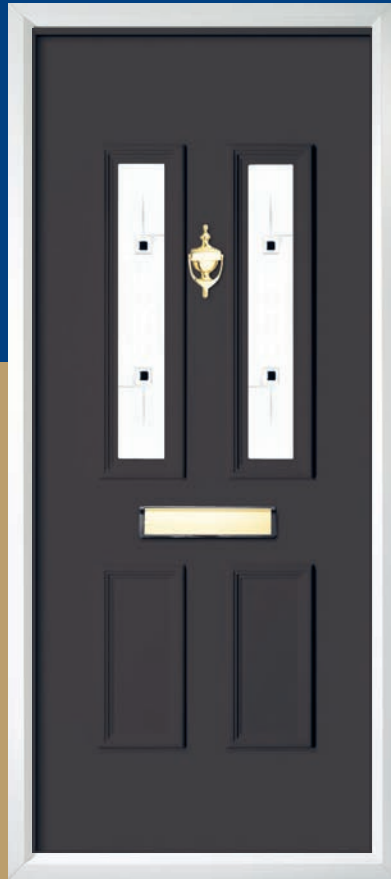

RESIN GLASS

This is a beautiful design giving the impression of prism glass but using our art (advanced resin technology). However, this is not to be confused with cut glass believing, but a complex and sophisticated cluster of resin material, giving the impression of bevelled glass, the result is a stunning effect. Producing a wonderful display with rays of light to brighten your home.

BDP-1053

BDP-1054

BDP-1055

BDP-1056

BDP-1057

BDP-1058

BDP-1059

BDP-1060