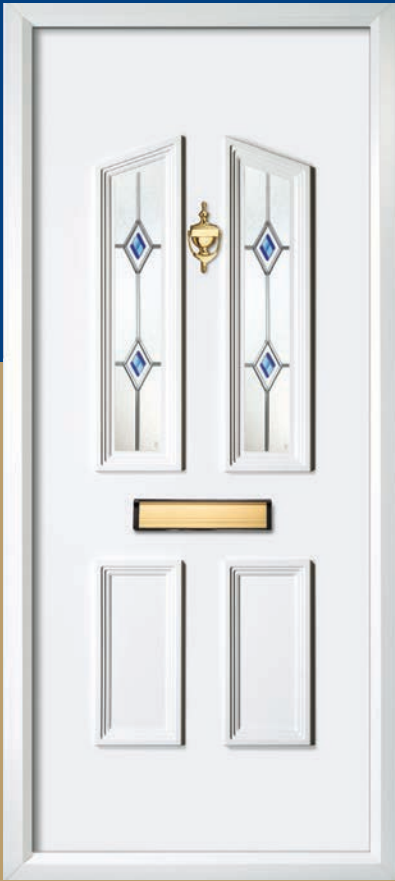

RESIN GLASS

This is a beautiful design giving the impression of prism glass but using our art (advanced resin technology). However, this is not to be confused with cut glass believing, but a complex and sophisticated cluster of resin material, giving the impression of bevelled glass, the result is a stunning effect. Producing a wonderful display with rays of light to brighten your home.

BDP-1074

FUSED These modern and unique designs incorporate a design that has been etched onto a piece of glass with a fusion glass bonded onto it.

BDP-1075

BDP-1076

BDP-1077

BDP-1078

BDP-1079

BDP-1080